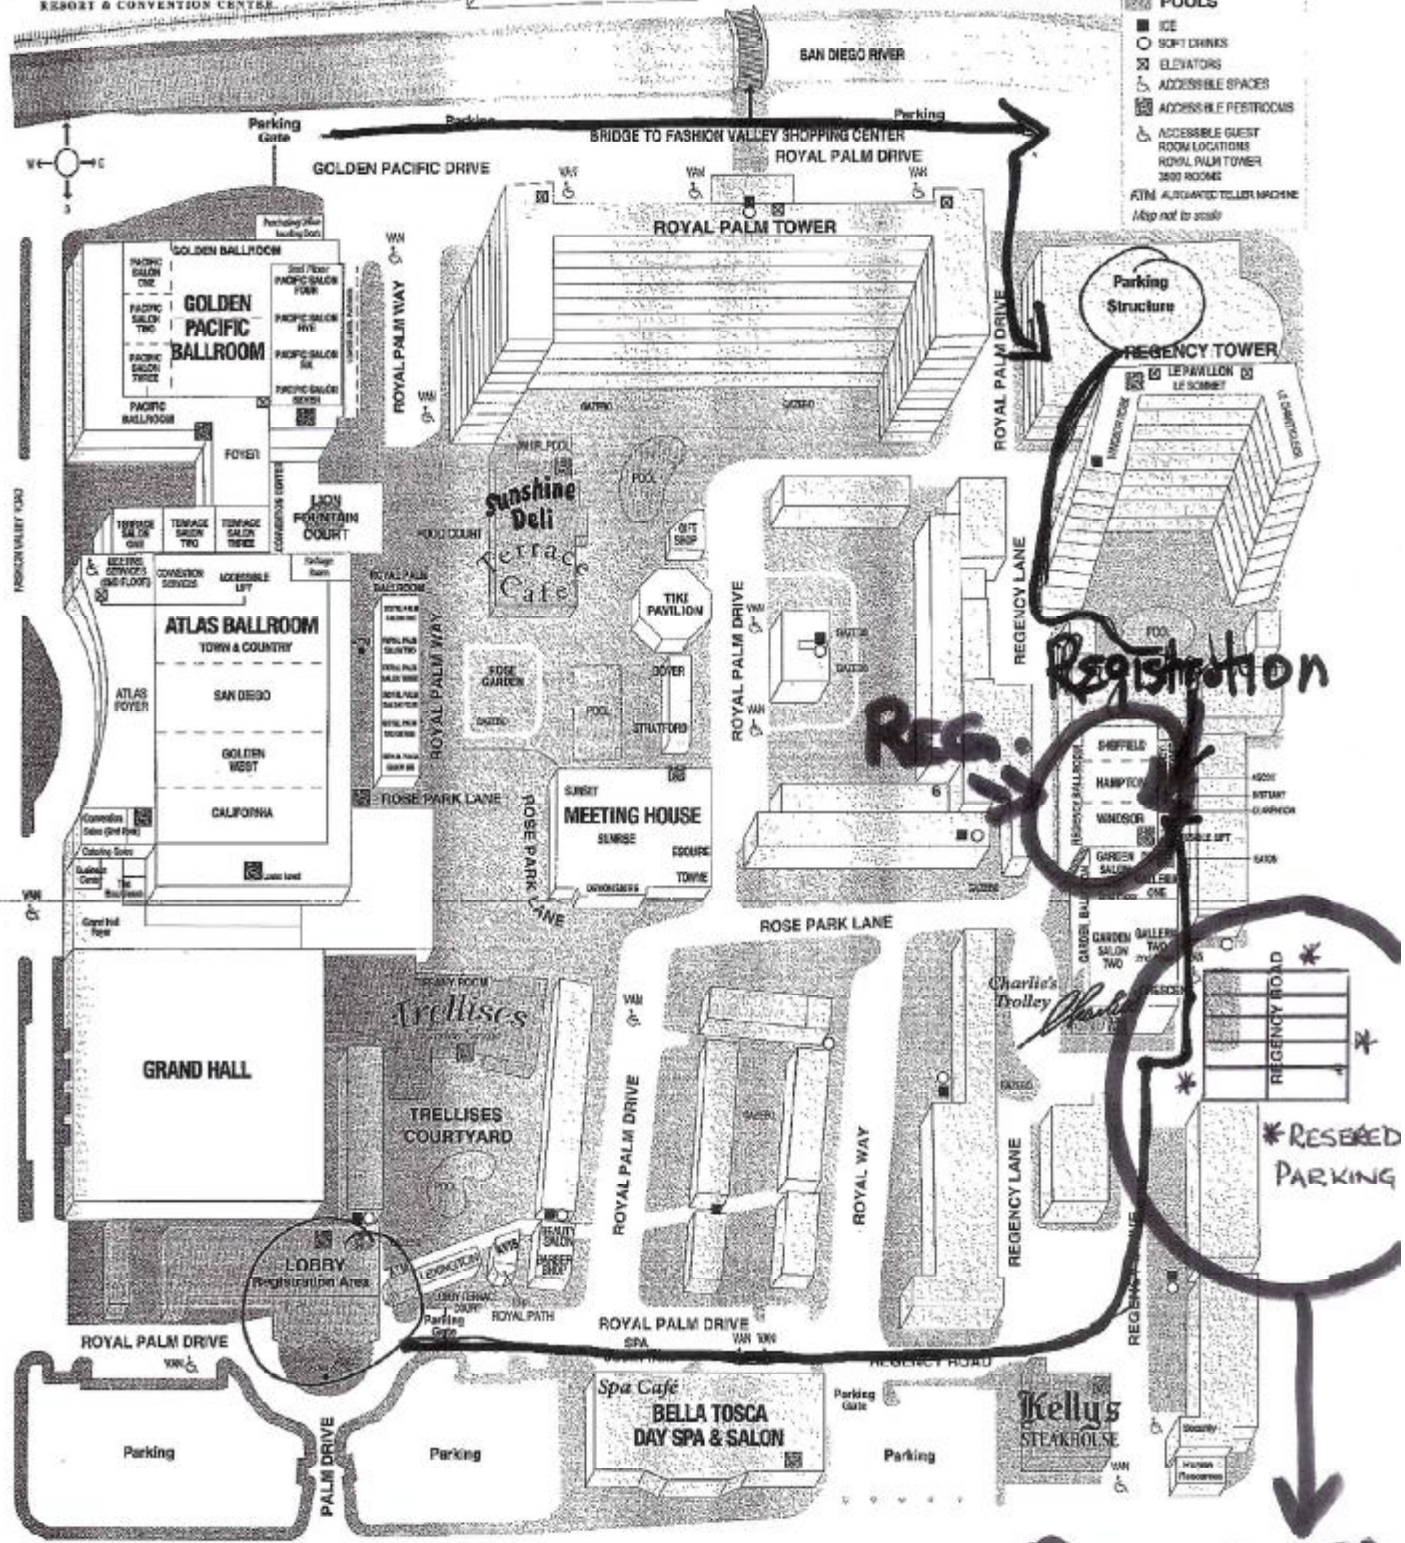

Town and Country
RESORT & CONVENTION CENTER

FASHION VALLEY

Featuring: Bloomingdale's • Nordstrom • Neiman Marcus
Saks Fifth Avenue • Macy's • JC Penney
AMC 18 Screen Complex Plus over 200 Specialty Shops

FASHION VALLEY
TROLLEY STATION

- RESTAURANTS
- MEETING ROOMS
- GUEST ROOMS
- POOLS
- ICE
- SOFT DRINKS
- ELEVATORS
- ACCESSIBLE SPACES
- ACCESSIBLE RESTROOMS
- ACCESSIBLE GUEST ROOM LOCATIONS
- ROYAL PALM TOWER
- 3800 ROOMS
- ATM
- AUTOMATIC TELLER MACHINE
- Map not to scale

RESERVED PARKING